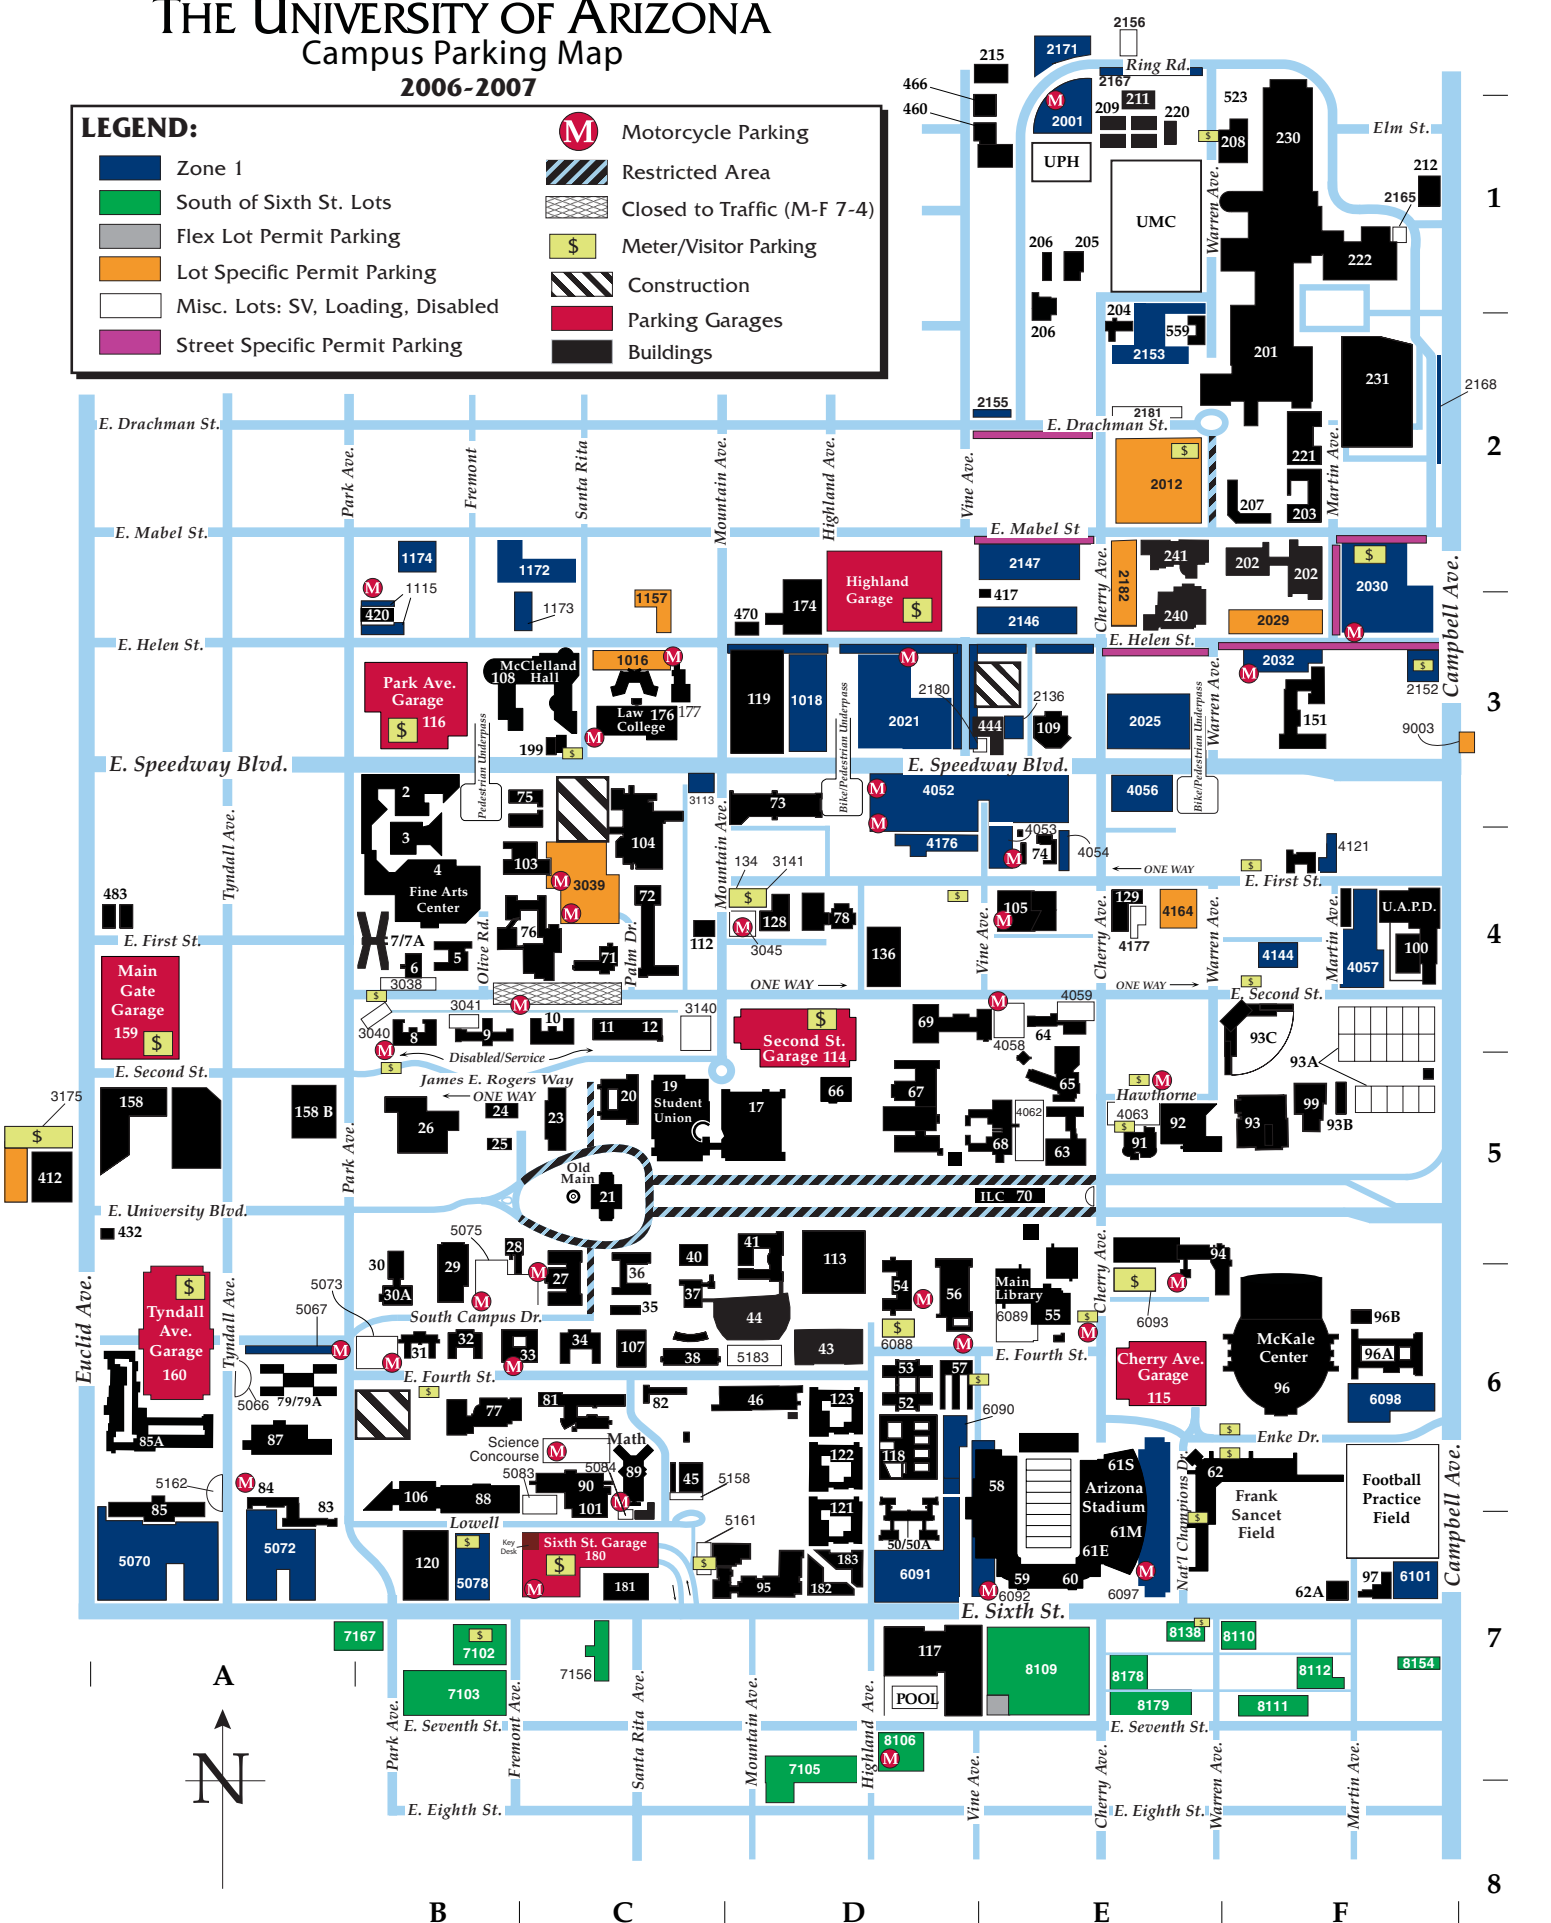

THE UNIVERSITY OF ARIZONA

Campus Parking Map

2006-2007

LEGEND:

- Zone 1
- South of Sixth St. Lots
- Flex Lot Permit Parking
- Lot Specific Permit Parking
- Misc. Lots: SV, Loading, Disabled
- Street Specific Permit Parking
- M Motorcycle Parking
- Restricted Area
- Closed to Traffic (M-F 7-4)
- \$ Meter/Visitor Parking
- Construction
- Parking Garages
- Buildings

B | C | D | E | F

8